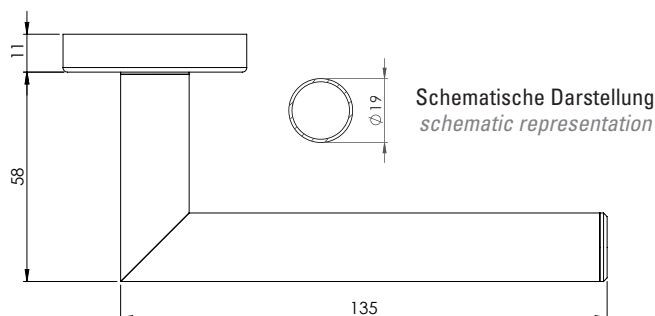

Edelstahl matt
stainless steel

PZ-Variante
pc variant

WC-Variante
wc variant

L-FORM EM

- easy mounting
- precise processed surface
- durable high quality
- fits conventional doors with keyhole drilling
- resistant slide bearing

Türgriff
door handle

Wechselgarnitur
knob handle rose set

linke + rechte Variante
left + right variant

Fenstergriff
window handle

links/rechts
left/right

Lieferumfang / in the box:

Griffpaar auf Rosetten, Schlüssel-Rosettensatz, Befestigungssatz, Bohrschablone
door handle on the rose, key-hole-rose, mounting kit, drill-plan