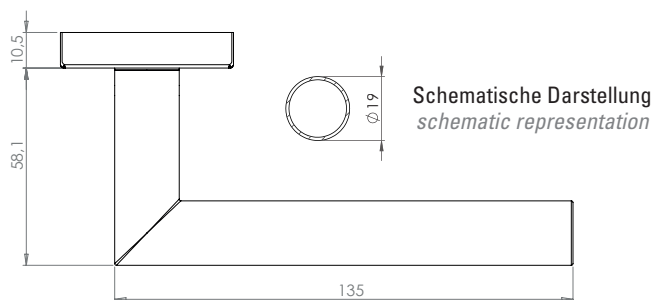

Edelstahl matt
stainless steel

PZ-Variante
pc variant

WC-Variante
wc variant

QUATTRO

- easy mounting
- precise processed surface
- durable high quality
- fits conventional doors with keyhole drilling
- resistant slide bearing

Türgriff
door handle

Wechselgarnitur
knob handle rose set

linke + rechte Variante
left + right variant

Fenstergriff
window handle

links/rechts
left/right

Lieferumfang / in the box:

Griffpaar auf Rosetten, Schlüssel-Rosettensatz, Befestigungssatz, Bohrschablone
door handle on the rose, key-hole-rose, mounting kit, drill-plan