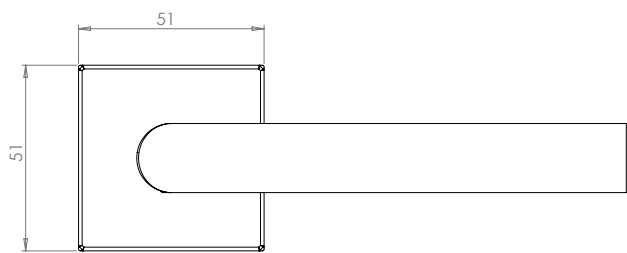

QUATTRO

- Einfache Montage
- Sorgfältig bearbeitete Oberflächen
- Langlebig hohe Qualität
- Für herkömmliche Türen mit Schlüssellochbohrung
- Wartungsfreies Gleitlager

Oberflächenvarianten
surface variants:

Edelstahl matt
stainless steel

PZ-Variante
pc variant

WC-Variante
wc variant

QUATTRO

- easy mounting
- precise processed surface
- durable high quality
- fits conventional doors with keyhole drilling
- resistant slide bearing