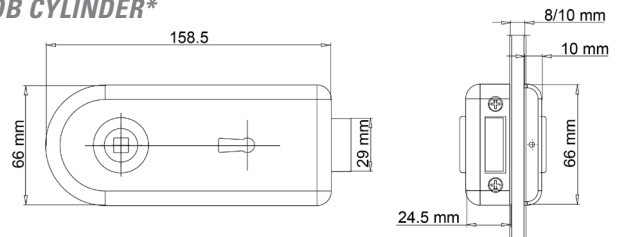

SCHLOSSKASTEN PZ + KNAUFZYLINDER* LOCK CASE PZ + KNOB CYLINDER*

*Passender Knaufzylinder ist separat erhältlich und nicht im Set inklusive.
*Matching knob cylinder is available separately and not included in the set.

Oberflächenvarianten / surface variants: Verfügbar / available:

ALU EV1
ALU EV1

Edelstahl matt
stainless steel

Passender Gegenkasten für 2-flg. Anlagen
Matching counter case for 2-leaf systems

Lieferumfang / in the box:

Schlosskasten, Griffpaar, 2-tlg.
STUDIO-Bänder und Rahmenteile
für Holzargen

Glass lock case, pair of door handles, 2-piece
STUDIO hinges and frame parts for wooden frames