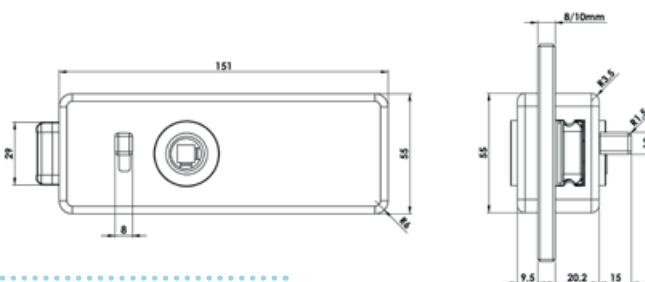

**Glass lock case STYLE PREMIUM**

- fits all glass doors with drill hole: STUDIO/OFFICE
- modern appearance: small & slim
- available with various locking types: UV, PZ, WC
- usability: left/right
- handle pair: L-Form
- whisper latch for quiet closing

**UNVERSCHLIESSBAR (UV) UNLOCKABLE (UV)**

**PROFILZYLINDER (PZ) PROFILE CYLINDER (PZ)**

**WC-VERRIEGELUNG (WC) WC-LOCK (WC)**

Integrierte Verriegelung mit komfortabler 1-Hand-Bedienung  
Integrated locking mechanism with convenient 1-hand-operation